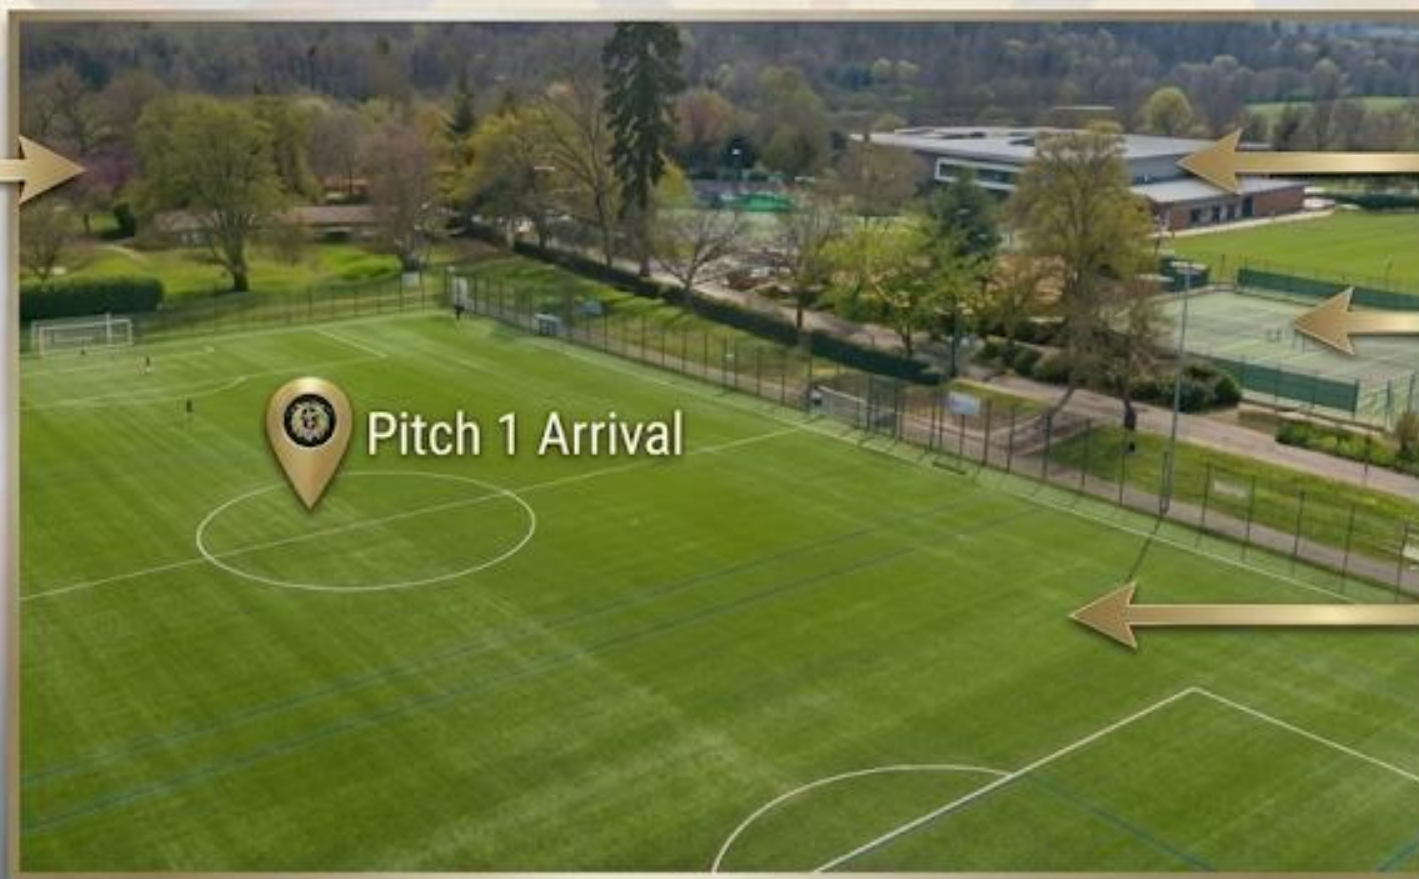

PARKING

Your Parking Guide: Turn left at the mini roundabout to the SPORTS CENTRE. Park in the large car park, or if full, continue to the underground car park. All parking is FREE.

MAKE YOUR WAY TO THE PITCHES

From Car
Park:
Follow path

Main
Building

Tennis
Courts

Pitch 1

Pitch 1 Arrival

Your Journey to the Pitch: Make your way to PITCH 1. These are past the tennis courts and through the hedgerow. Chaperones will guide you onto the pitches.