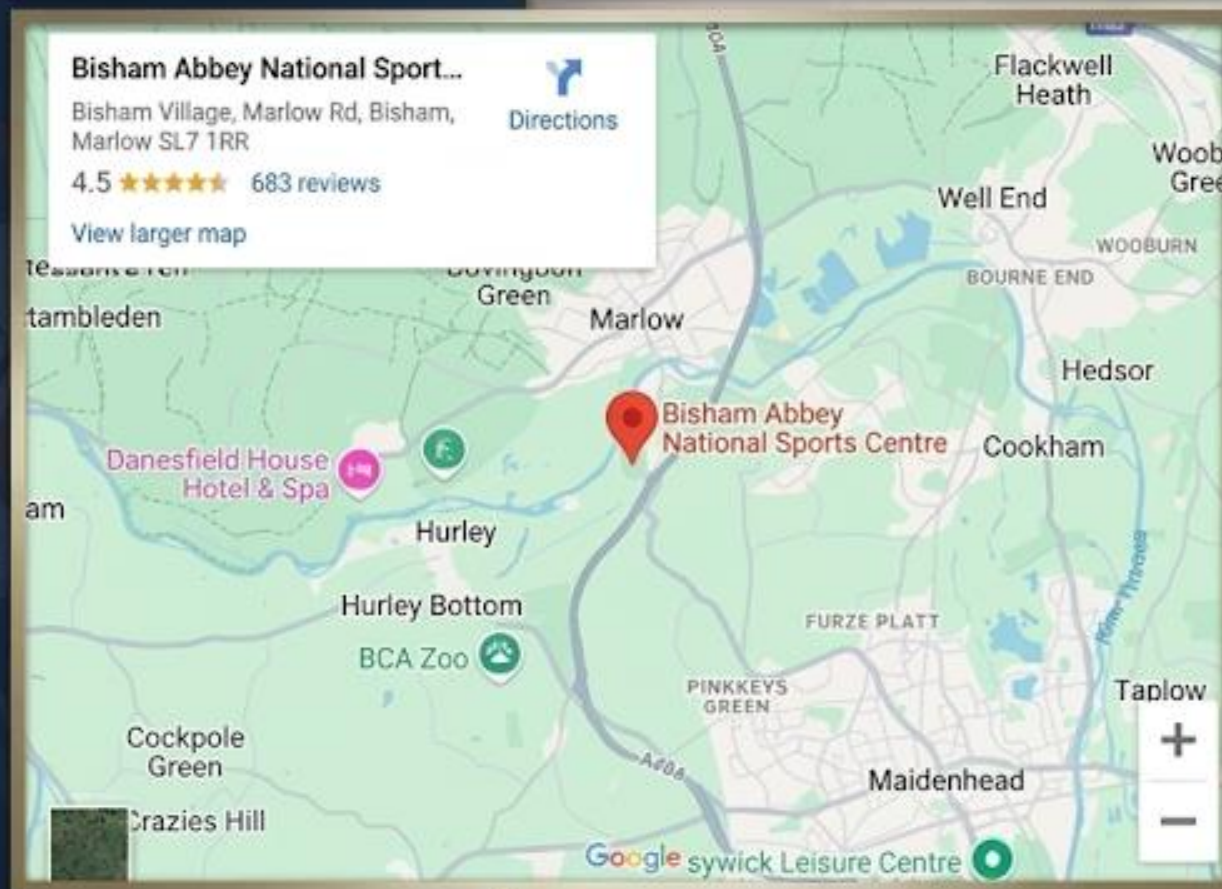

HOW TO FIND AND ENTER BISHAM ABBEY

Your Journey to the Pitch Starts Here: Follow the signs to Marlow Road and the Bisham Abbey entrance. Set SatNav to: SL7 1RR

ELITE YOUTH RUGBY ACADEMY
Creating the stars of the future