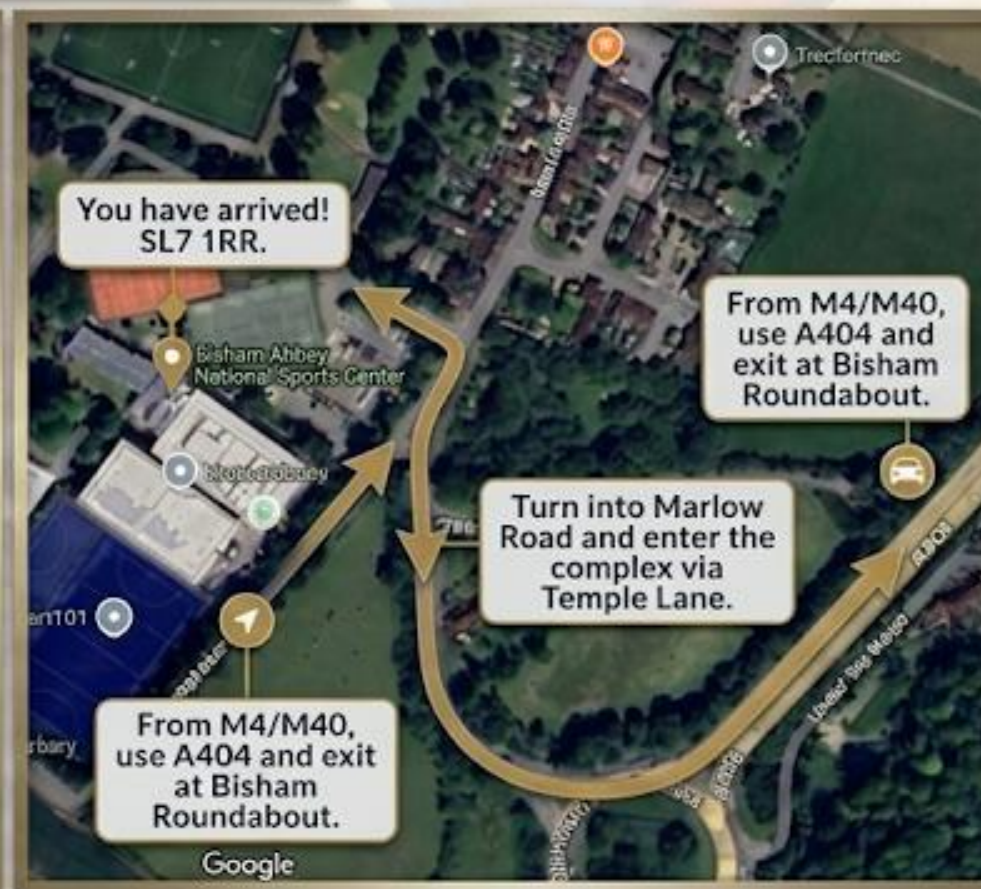

HOW TO FIND AND ENTER BISHAM ABBEY

Your Journey to the Pitch Starts Here: Follow the signs to Marlow Road and the Bisham Abbey entrance. Set SatNav to: SL7 1RR

ELITE YOUTH RUGBY ACADEMY
Creating the stars of the future